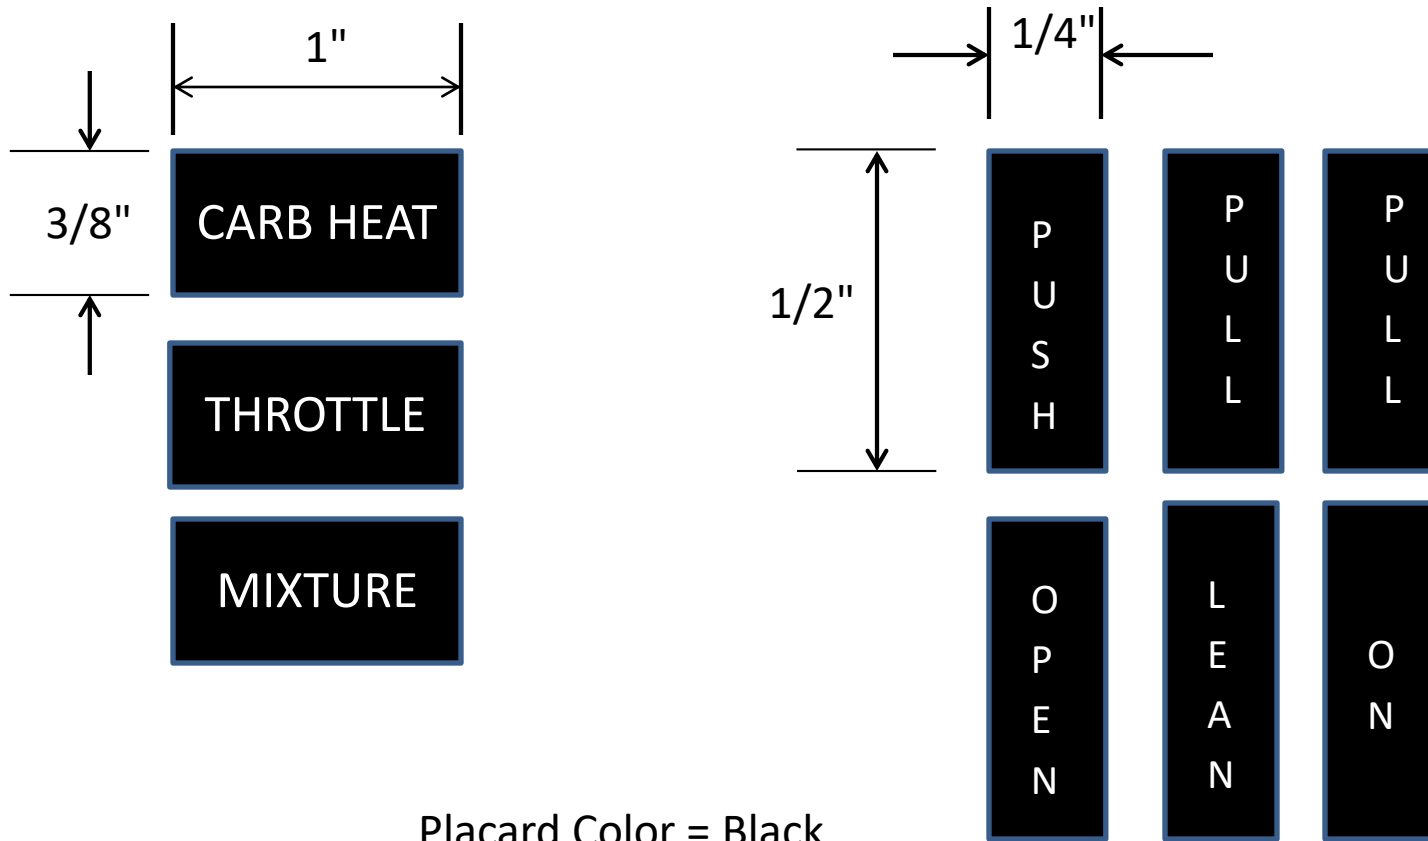

Rocker Switch Placard

Placard Color = Black

NOTE: Use your best discretion on font sizes and overall height/length.

Far Left Cluster Placards

Far Left Cluster Placards

Placard Color = Black

NOTE: Use your best discretion on font sizes and overall height/length.

Left Middle Cluster Placards

Left Middle Cluster Placards

NOTE: Use your best discretion on font sizes and overall height/length.

Trim Placards

Trim Placards

Color = Black

Middle Cluster Placards

CARB HEAT

MIXTURE

MIXTURE

WING LVLR

PULL 5 NO
OVER VOLTAGE

Middle Cluster Placards

NOTE: Use your best discretion on font sizes and overall height/length.

Middle Cluster Placards

WING LVR

PULL 5 ON

OVER VOLTAGE

ON

ELEC. FUEL PUMP

10

DOWN

Middle Cluster Placards

Placard Color = Black