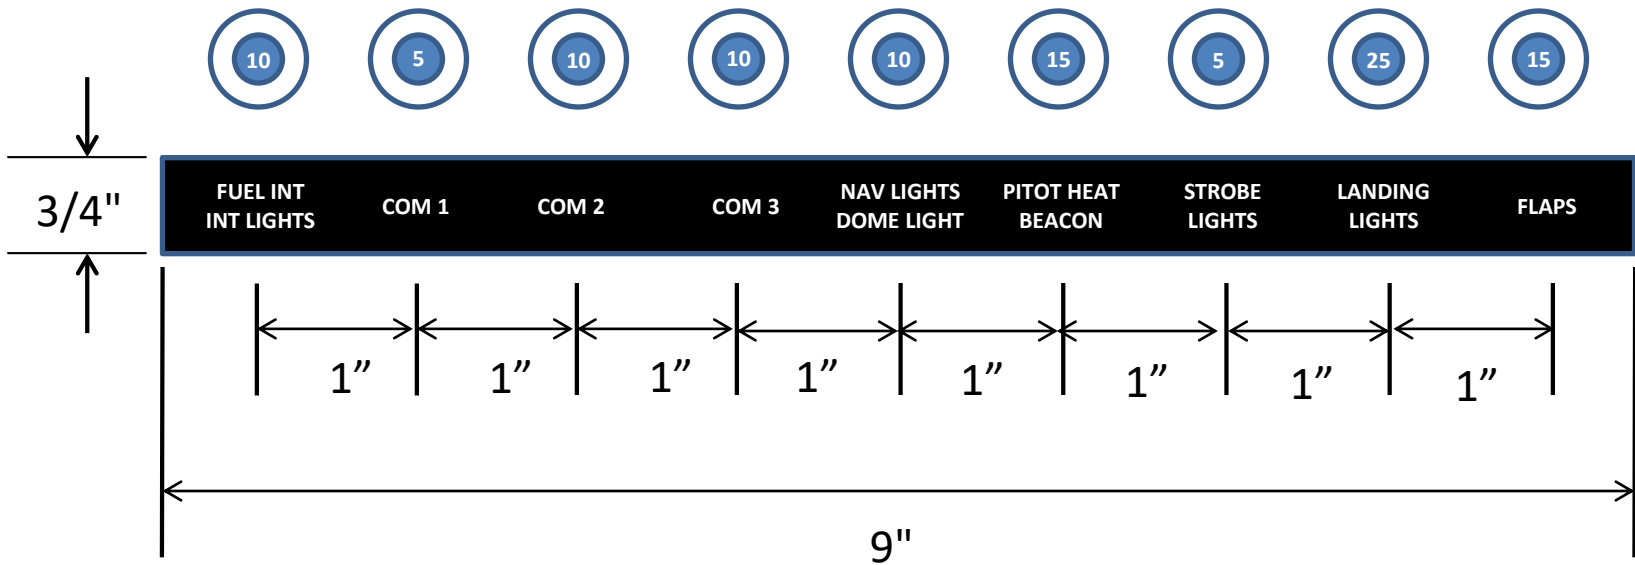

Placard Order for Cessna 150/180 N19366

June 11, 2013 – Version 2
Sky Soaring Glider Club
John DeRosa
john@derosaweb.com
847-844-8776

Breaker and Switch Placards

Breaker Placards

Placard Color = Black

NOTE: Use your best discretion on font sizes and overall height/length.

Rocker Switch Placard

Placard Color = Black

NOTE: Use your best discretion on font sizes and overall height/length.

Far Left Cluster Placards

Far Left Cluster Placards

Placard Color = Black

NOTE: Use your best discretion on font sizes and overall height/length.

Left Middle Cluster Placards

Left Middle Cluster Placards

NOTE: Use your best discretion on font sizes and overall height/length.

Trim Placards

Trim Placards

Color = Black

Middle Cluster Placards

CARB HEAT

PULL 5 ON

OVER VOLTAGE

ON

ELEC. FUEL PUMP

10

DOWN

Middle Cluster Placards

Placard Color = Black