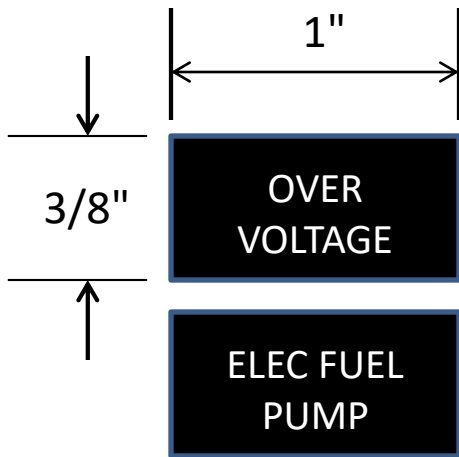

PULL 5 ON

OVER VOLTAGE

ON

ELEC. FUEL PUMP

10

DOWN

Middle Cluster Placards

Placard Color = Black