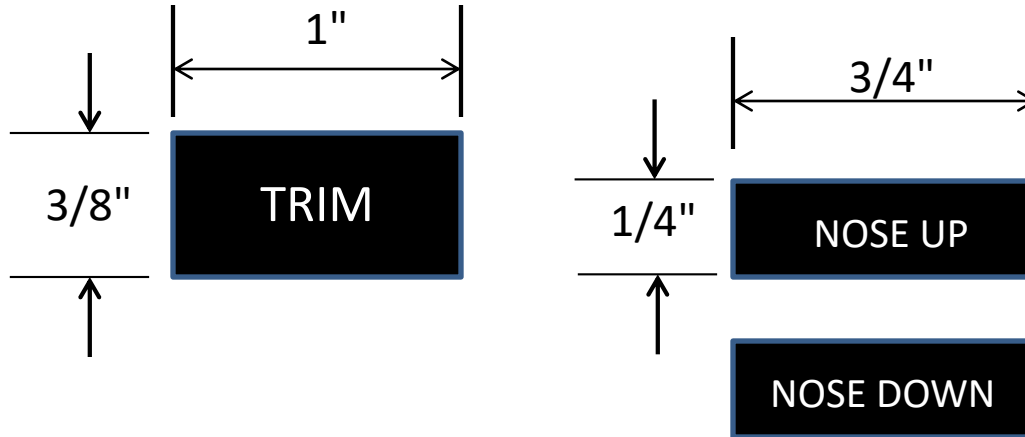

Rocker Switch Placard

Placard Color = Black

NOTE: Use your best discretion on font sizes and overall height/length.

Far Left Cluster Placards

Far Left Cluster Placards

Placard Color = Black

NOTE: Use your best discretion on font sizes and overall height/length.

Left Middle Cluster Placards

Left Middle Cluster Placards

NOTE: Use your best discretion on font sizes and overall height/length.

Trim Placards

Trim Placards

Color = Black

Middle Cluster Placards

CARB HEAT

MIXTURE

MIXTURE

WING LVLR

PULL 5 NO
OVER VOLTAGE

Middle Cluster Placards

NOTE: Use your best discretion on font sizes and overall height/length.

Middle Cluster Placards

WING LVR