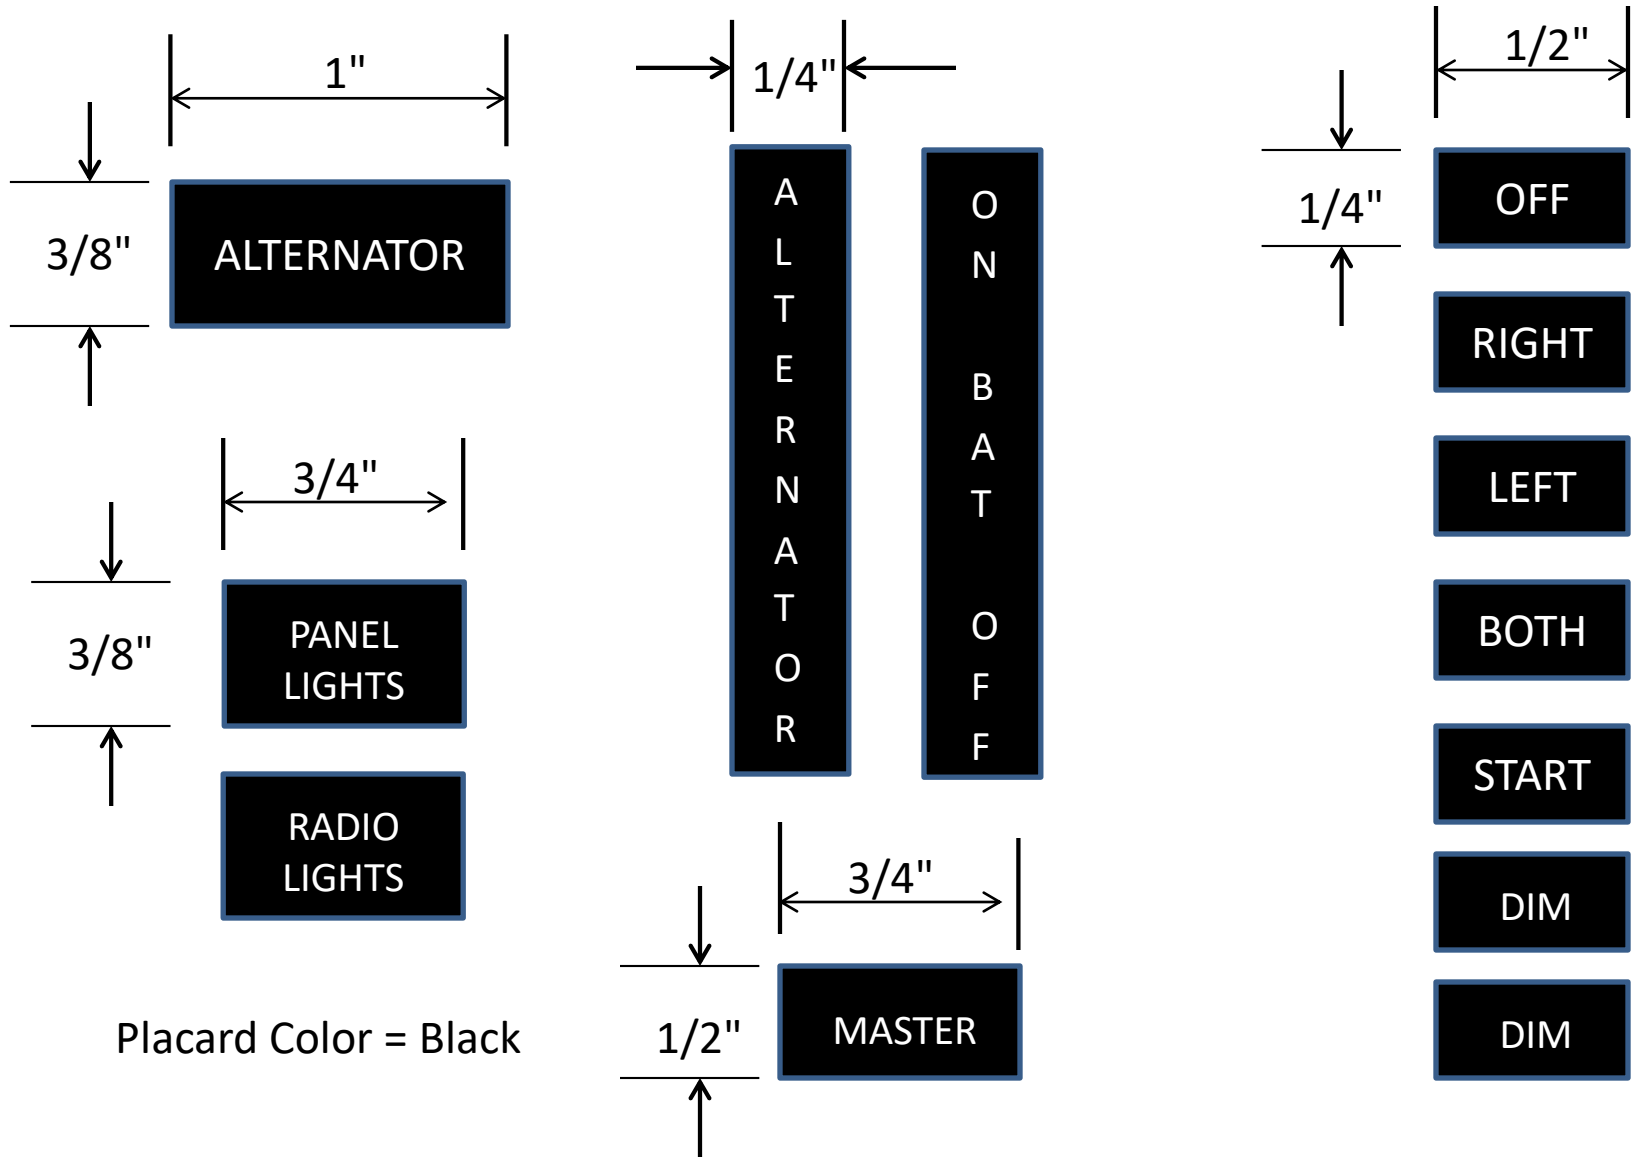

Rocker Switch Placard

Placard Color = Black

NOTE: Use your best discretion on font sizes and overall height/length.

Far Left Cluster Placards

Far Left Cluster Placards

Placard Color = Black

NOTE: Use your best discretion on font sizes and overall height/length.

Left Middle Cluster Placards

Left Middle Cluster Placards

NOTE: Use your best discretion on font sizes and overall height/length.

Trim Placards

Trim Placards

Color = Black

Middle Cluster Placards

CARB HEAT

PULL 5 ON

OVER VOLTAGE

ON

ELEC. FUEL PUMP

10

DOWN

Middle Cluster Placards

Placard Color = Black

NOTE: Use your best discretion on font sizes and overall height/length.

Right Cluster Placards

Right Cluster Placards

Placard Color = Black

NOTE: Use your best discretion on font sizes and overall height/length.