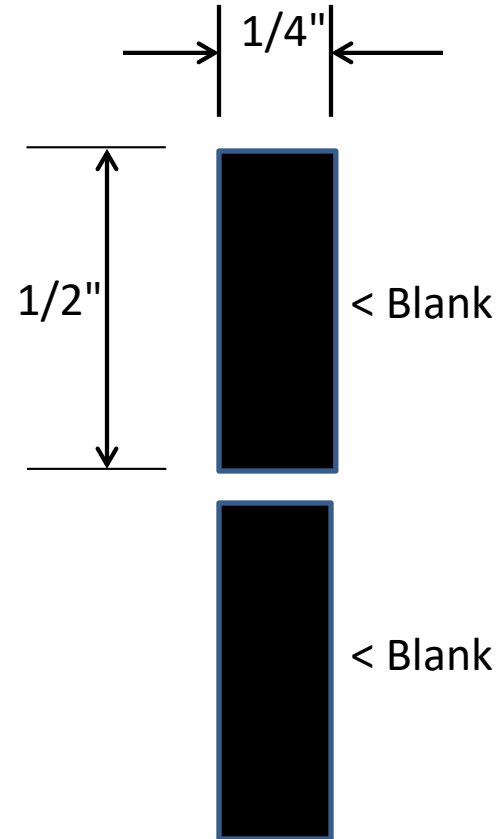

Rocker Switch Placard

Placard Color = Black

NOTE: Use your best discretion on font sizes and overall height/length.

Far Left Cluster Placards

Far Left Cluster Placards

Placard Color = Black

NOTE: Use your best discretion on font sizes and overall height/length.

MIXTURE

MIXTURE

WING LVLR

PULL 5 NO
OVER VOLTAGE

Middle Cluster Placards

NOTE: Use your best discretion on font sizes and overall height/length.

Middle Cluster Placards

WING LVR

PULL 5 ON

OVER VOLTAGE

ON

ELEC. FUEL PUMP

10

DOWN

Middle Cluster Placards

Placard Color = Black

NOTE: Use your best discretion on font sizes and overall height/length.

Right Cluster Placards

Right Cluster Placards

Placard Color = Black

NOTE: Use your best discretion on font sizes and overall height/length.