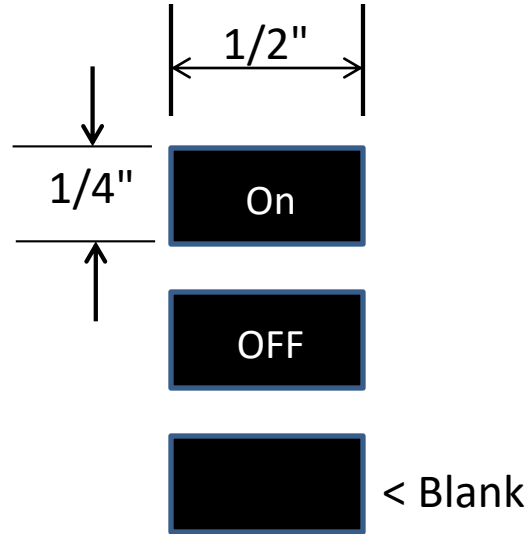

Rocker Switch Placard

Placard Color = Black

NOTE: Use your best discretion on font sizes and overall height/length.

Far Left Cluster Placards

Far Left Cluster Placards

Placard Color = Black

NOTE: Use your best discretion on font sizes and overall height/length.

Left Middle Cluster Placards

Left Middle Cluster Placards

NOTE: Use your best discretion on font sizes and overall height/length.

Trim Placards

Trim Placards

Color = Black

Middle Cluster Placards

CARB HEAT

MIXTURE

MIXTURE

WING LVLR

PULL 5 NO
OVER VOLTAGE

Middle Cluster Placards

NOTE: Use your best discretion on font sizes and overall height/length.

Middle Cluster Placards

WING LVR

PULL 5 ON

OVER VOLTAGE

ON

ELEC. FUEL PUMP

10

DOWN

Middle Cluster Placards

Placard Color = Black