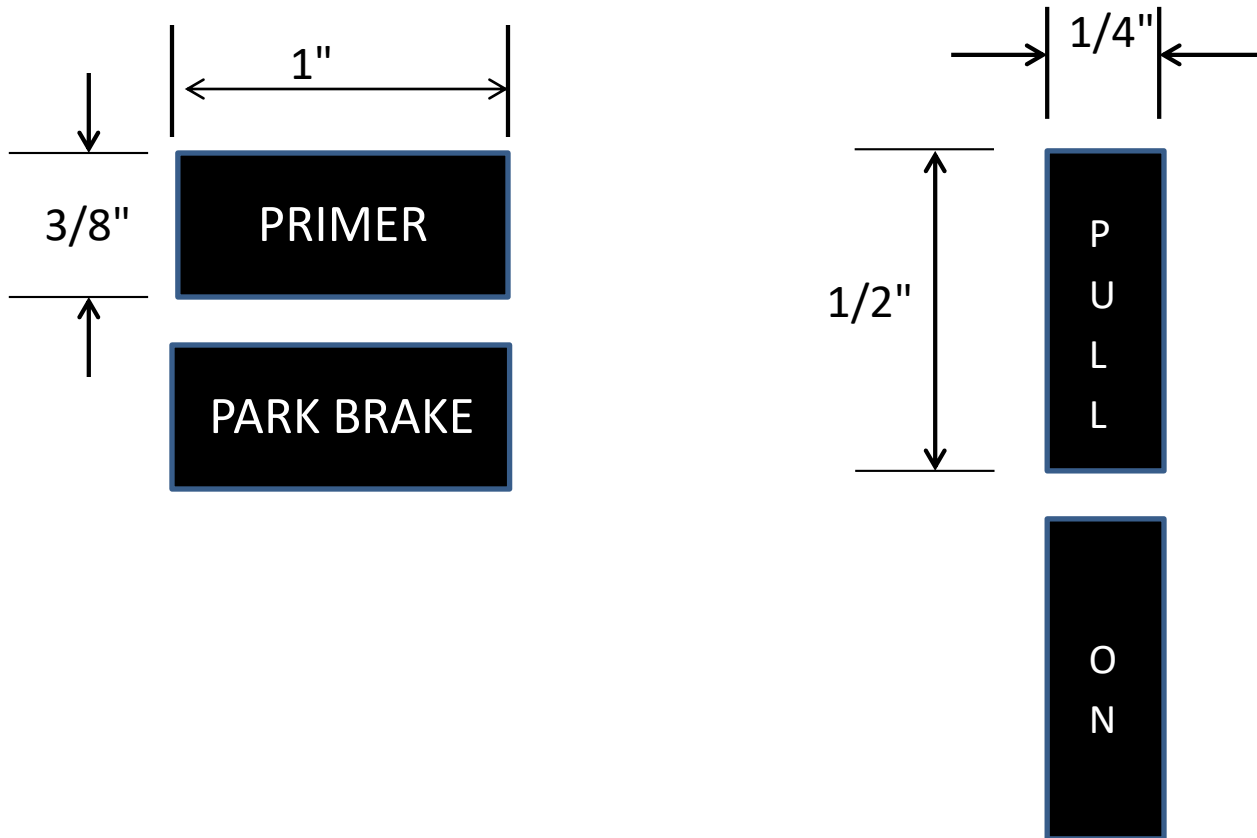

Rocker Switch Placard

Placard Color = Black

NOTE: Use your best discretion on font sizes and overall height/length.

Far Left Cluster Placards

Far Left Cluster Placards

Placard Color = Black

NOTE: Use your best discretion on font sizes and overall height/length.

Left Middle Cluster Placards

Left Middle Cluster Placards

NOTE: Use your best discretion on font sizes and overall height/length.

Trim Placards

Trim Placards

Color = Black

Middle Cluster Placards

CARB HEAT

MIXTURE

MIXTURE

WING LVLR

PULL 5 NO
OVER VOLTAGE

Middle Cluster Placards

NOTE: Use your best discretion on font sizes and overall height/length.

Middle Cluster Placards

WING LVR

PULL 5 ON

OVER VOLTAGE

ON

ELEC. FUEL PUMP

10

DOWN

Middle Cluster Placards

Placard Color = Black