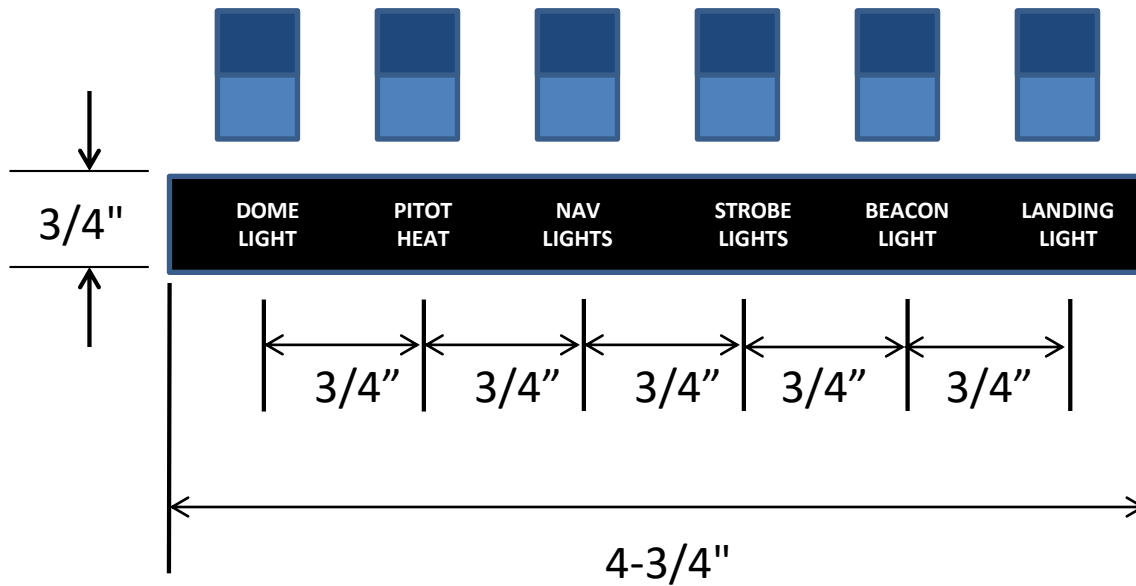

Placard Order for Cessna 150/180 N19366

June 11, 2013 – Version 2
Sky Soaring Glider Club
John DeRosa
john@derosaweb.com
847-844-8776

Breaker and Switch Placards

Breaker Placards

Placard Color = Black

NOTE: Use your best discretion on font sizes and overall height/length.

Rocker Switch Placard

Placard Color = Black

NOTE: Use your best discretion on font sizes and overall height/length.

Far Left Cluster Placards

Far Left Cluster Placards

Placard Color = Black

NOTE: Use your best discretion on font sizes and overall height/length.

Left Middle Cluster Placards

Left Middle Cluster Placards

NOTE: Use your best discretion on font sizes and overall height/length.

Trim Placards

Trim Placards

Color = Black

Middle Cluster Placards

CARB HEAT

NOTE: Use your best discretion on font sizes and overall height/length.

Right Cluster Placards

Right Cluster Placards

Placard Color = Black

NOTE: Use your best discretion on font sizes and overall height/length.