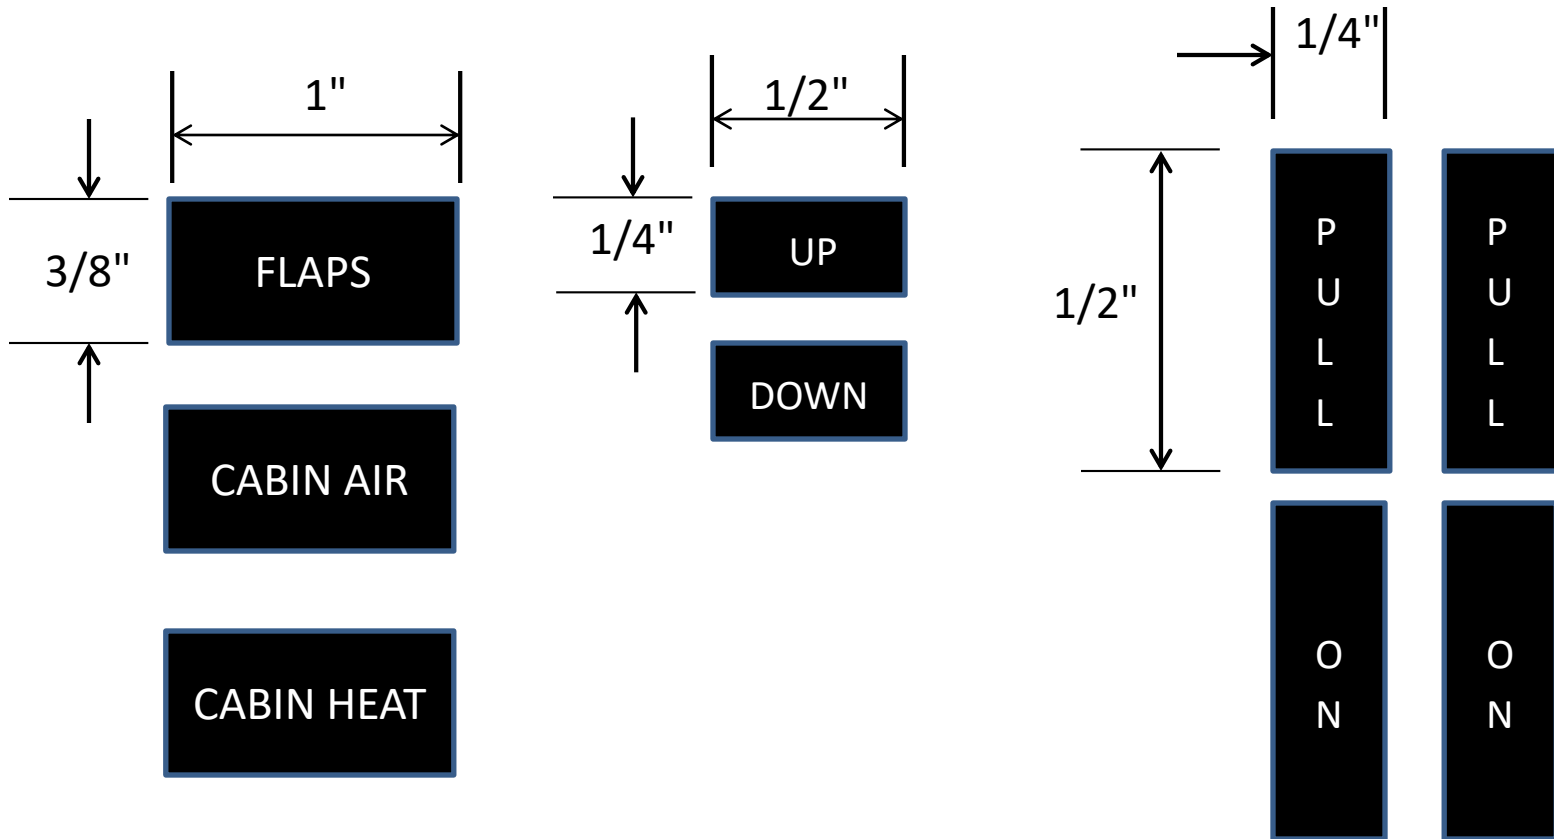

Right Cluster Placards

Placard Color = Black

NOTE: Use your best discretion on font sizes and overall height/length.