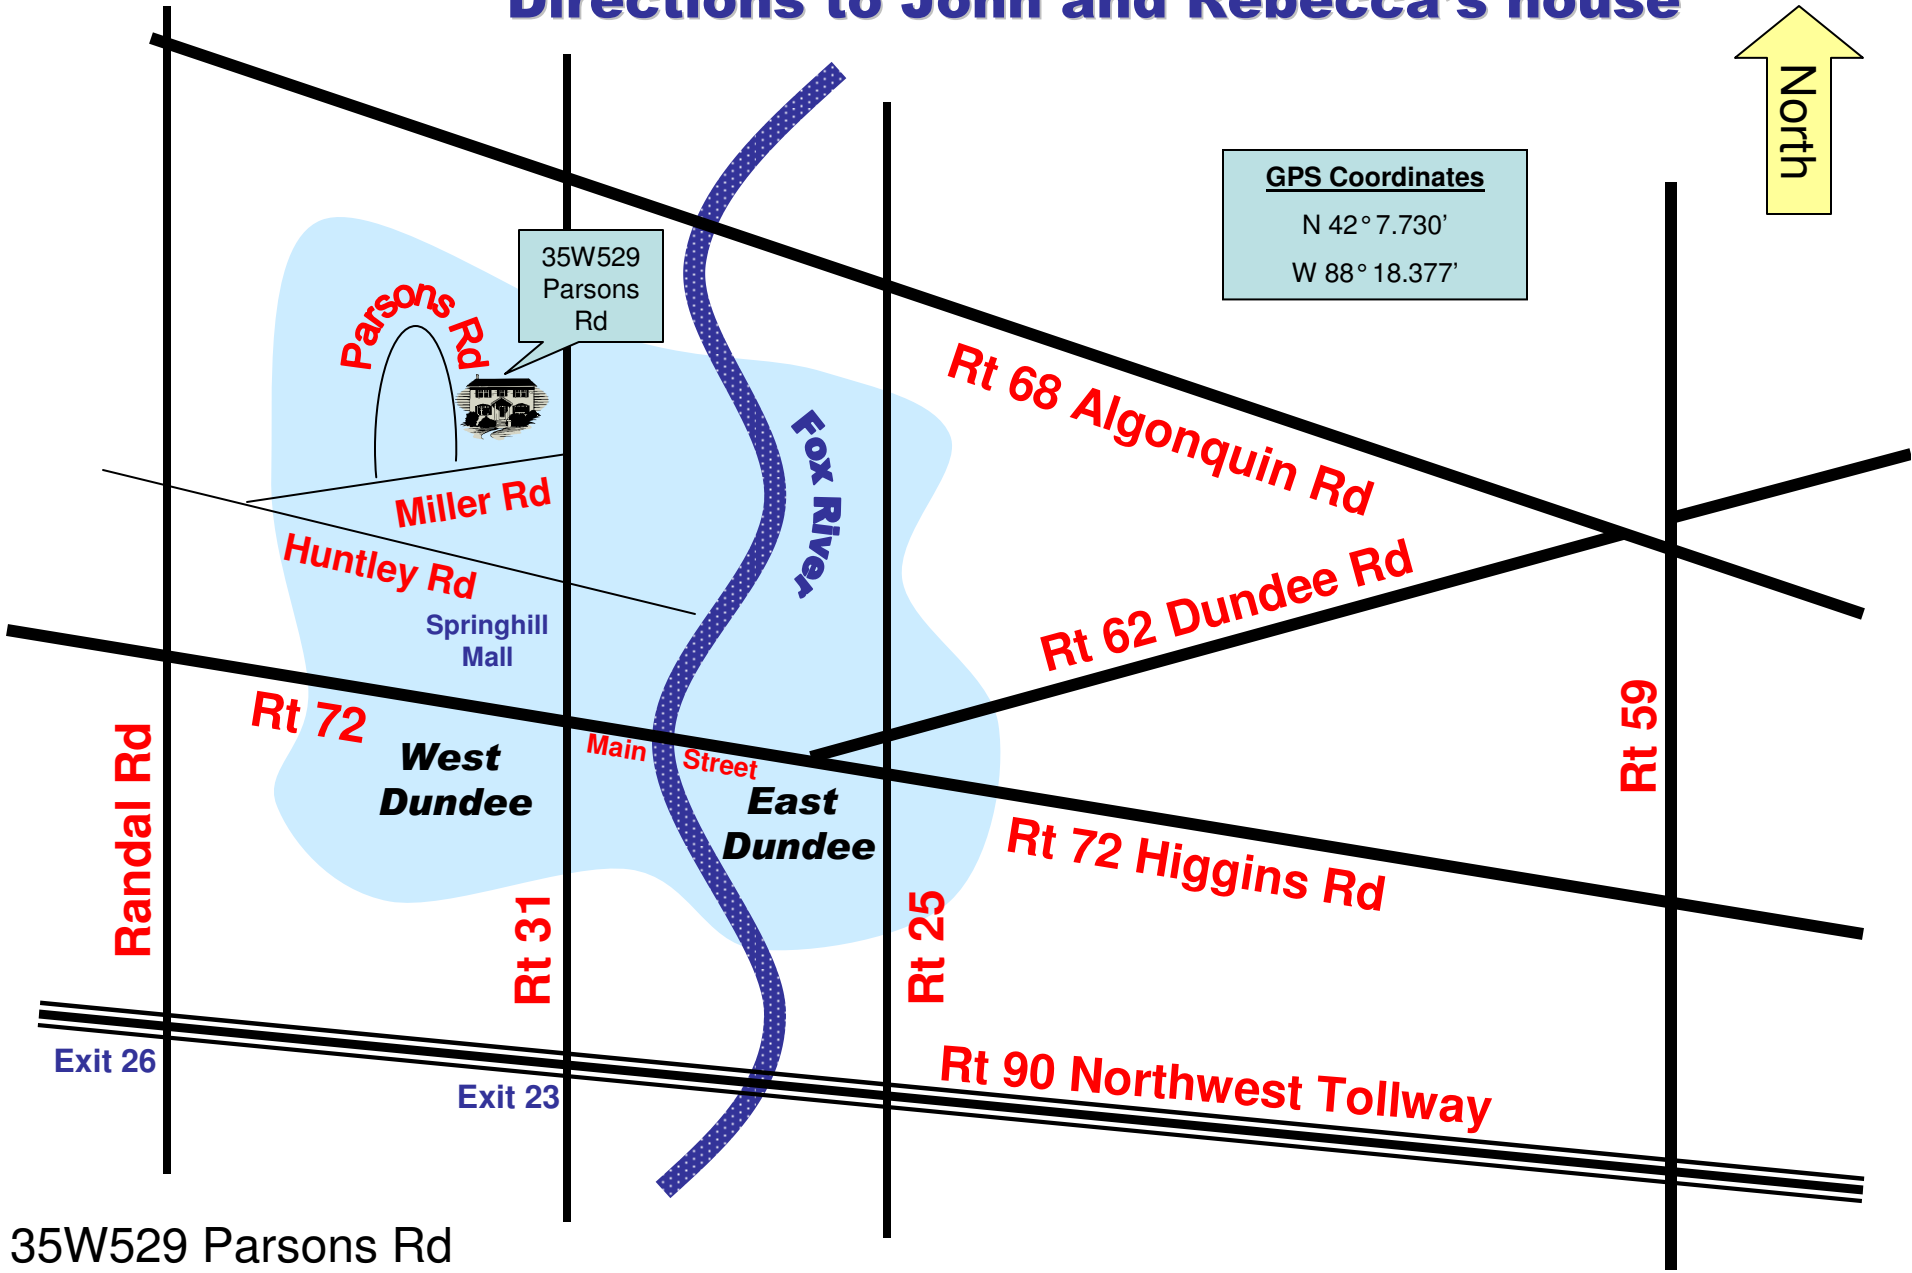

# Directions to John and Rebecca's House

35W529 Parsons Rd  
West Dundee, IL  
60118

Contact Information: 847-844-8776 (home)  
847-452-3393 (cellular)  
847-576-4199 (John's work)

# Directions to John and Rebecca's House

- Take the Illinois Northwest Tollway, Route 90 and exit at Route 31 North (exit 23)
- Travel about 6 miles north and drive past the following (in order);
  - McDonalds
  - Rt 72 (Main St) in West Dundee (light)
  - Red Lobster
  - Olive Garden
  - Fridays
  - Huntley Rd (light)
  - Down a fairly long hill
- Turn West (Left) on Miller Rd at the T Intersection
- Turn North (Right) on Parsons Rd at the T Intersection
- Our house is 5<sup>th</sup> from the corner on the East (right) side of the road just past (north of) the pond.

# Directions to John and Rebecca's house

**GPS Coordinates**  
N 42° 7.730'  
W 88° 18.377'

35W529 Parsons Rd  
West Dundee, IL 60118  
847-844-8776

Map Not To Scale

**Aerial View  
and  
GPS  
Coordinates**