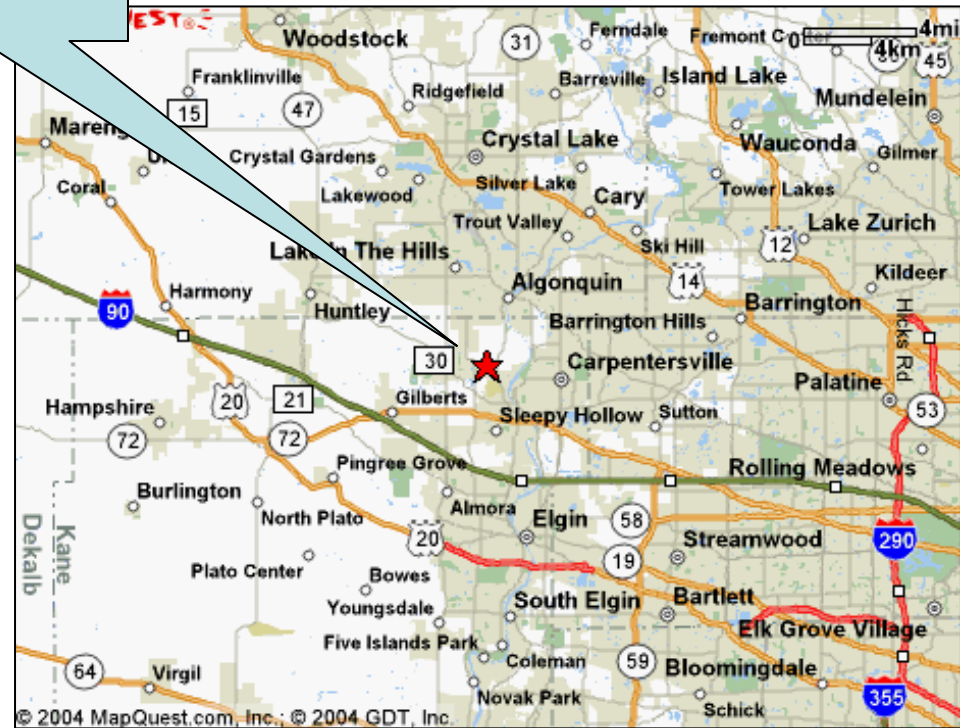

# Directions to John and Rebecca's House

35W529 Parsons Rd  
West Dundee, IL  
60118

Contact Information: 847-844-8776 (home)  
847-452-3393 (cellular)  
847-576-4199 (John's work)

# Directions to John and Rebecca's House

- Take the Illinois Northwest Tollway, Route 90 and exit at Route 31 North (exit 23)
- Travel about 6 miles north and drive past the following (in order);
  - McDonalds
  - Rt 72 (Main St) in West Dundee (light)
  - Red Lobster
  - Olive Garden
  - Fridays
  - Huntley Rd (light)
  - Down a fairly long hill
- Turn West (Left) on Miller Rd at the T Intersection
- Turn North (Right) on Parsons Rd at the T Intersection
- Our house is 5<sup>th</sup> from the corner on the East (right) side of the road just past (north of) the pond.

# Directions to John and Rebecca's house

**GPS Coordinates**  
N 42° 7.730'  
W 88° 18.377'

35W529 Parsons Rd  
West Dundee, IL 60118  
847-844-8776

Map Not To Scale

**Aerial View  
and  
GPS  
Coordinates**